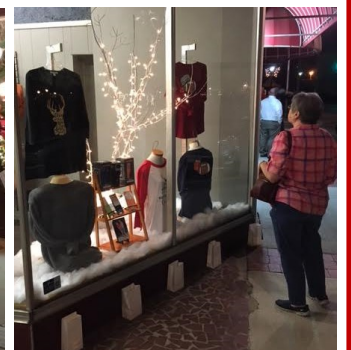

Sherrill Singleton has been named Parade Marshal for this year's parade.

The parade theme is "Rockin' Around the Christmas Tree."

Santa will visit with children on the porch of the library immediately following the parade. Parade entry forms are available online at www.headlandal.org. Entry fee is \$10 and prizes will be awarded to the top entries.

HENRY COUNTY CHRISTMAS PARADES

Newville—Dec. 3, 11am

Abbeville—Dec 5, 6pm

CornDodgers Farm hosts Satsuma Days

Corndodgers Farm will host Satsuma Days Saturday, Dec. 3, 9am- 3pm. Santa will be at the farm 9am-12 noon. U-pick and pre-picked satsumas will be available. Christmas ornaments, crafts, sweets and more will be available at the Crooked Porch. Admission is free. For more information, visit www.corndodgersfarm.com

Holiday season officially opens

Christmas music filled the air in downtown Headland Tuesday night as the annual Holiday Open House and Tree-Lighting brought carolers and shoppers together for some Christmas cheer. Headland Elementary School's Kindergarten, the High School Jazz Band and Ensembles, and Latta Music students performed Christmas music as businesses welcomed holiday shoppers with sales, door prizes and refreshments.